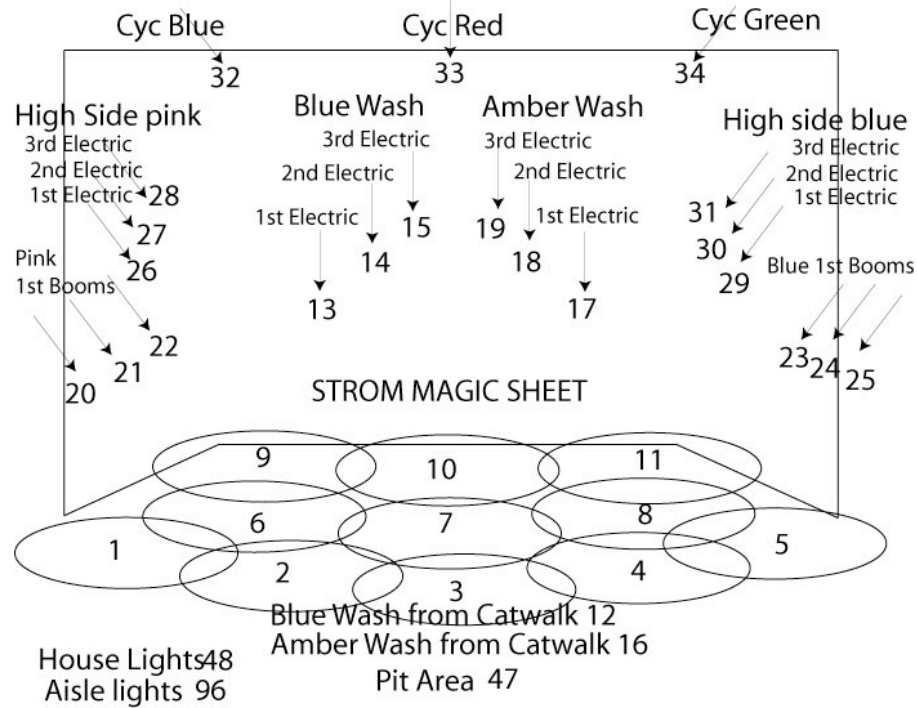

Strom Auditorium Magic Sheet – Maine Drama Festival Regionals March 9-10,2007

CHANNEL SCHEDULE

| | | | |
|----|---|----|-------------------------------------|
| 1 | Area 1 | 26 | High Side Pink 1 st Elec |
| 2 | Area 2 | 27 | High Side Pink 2 nd Elec |
| 3 | Area 3 | 28 | High Side Pink 3 rd Elec |
| 4 | Area 4 | 29 | High Side Blue 1 st Elec |
| 5 | Area 5 | 30 | High Side Blue 2 nd Elec |
| 6 | Area 6 | 31 | High Side Blue 3 rd Elec |
| 7 | Area 7 | 32 | Cyc Blue |
| 8 | Area 8 | 33 | Cyc Red |
| 9 | Area 9 | 34 | Cyc Green |
| 10 | Area 10 | 35 | Available |
| 11 | Area 11 | 36 | Available |
| 12 | Blue Wash Catwalk | 37 | Available |
| 13 | Blue Wash 1 st Elec | 38 | Available |
| 14 | Blue Wash 2 nd Elec | 39 | Available |
| 15 | Blue Wash 3 rd Elec | 40 | Available |
| 16 | Amber Wash Catwalk | 41 | Available |
| 17 | Amber Wash 1 st Elec | 42 | Available |
| 18 | Amber Wash 2 nd Elec | 43 | Available |
| 19 | Amber Wash 3 rd Elec | 44 | Available |
| 20 | High Side Pink 1 st Booms SR | 45 | Available |
| 21 | High Side Pink 1 st Booms CS | 46 | Available |
| 22 | High Side Pink 1 st Booms SL | 47 | Pit Area |
| 23 | High Side Blue 1 st Booms SR | 48 | House Lights |
| 24 | High Side Blue 1 st Booms CS | | |
| 25 | High Side Blue 1 st Booms SL | | |